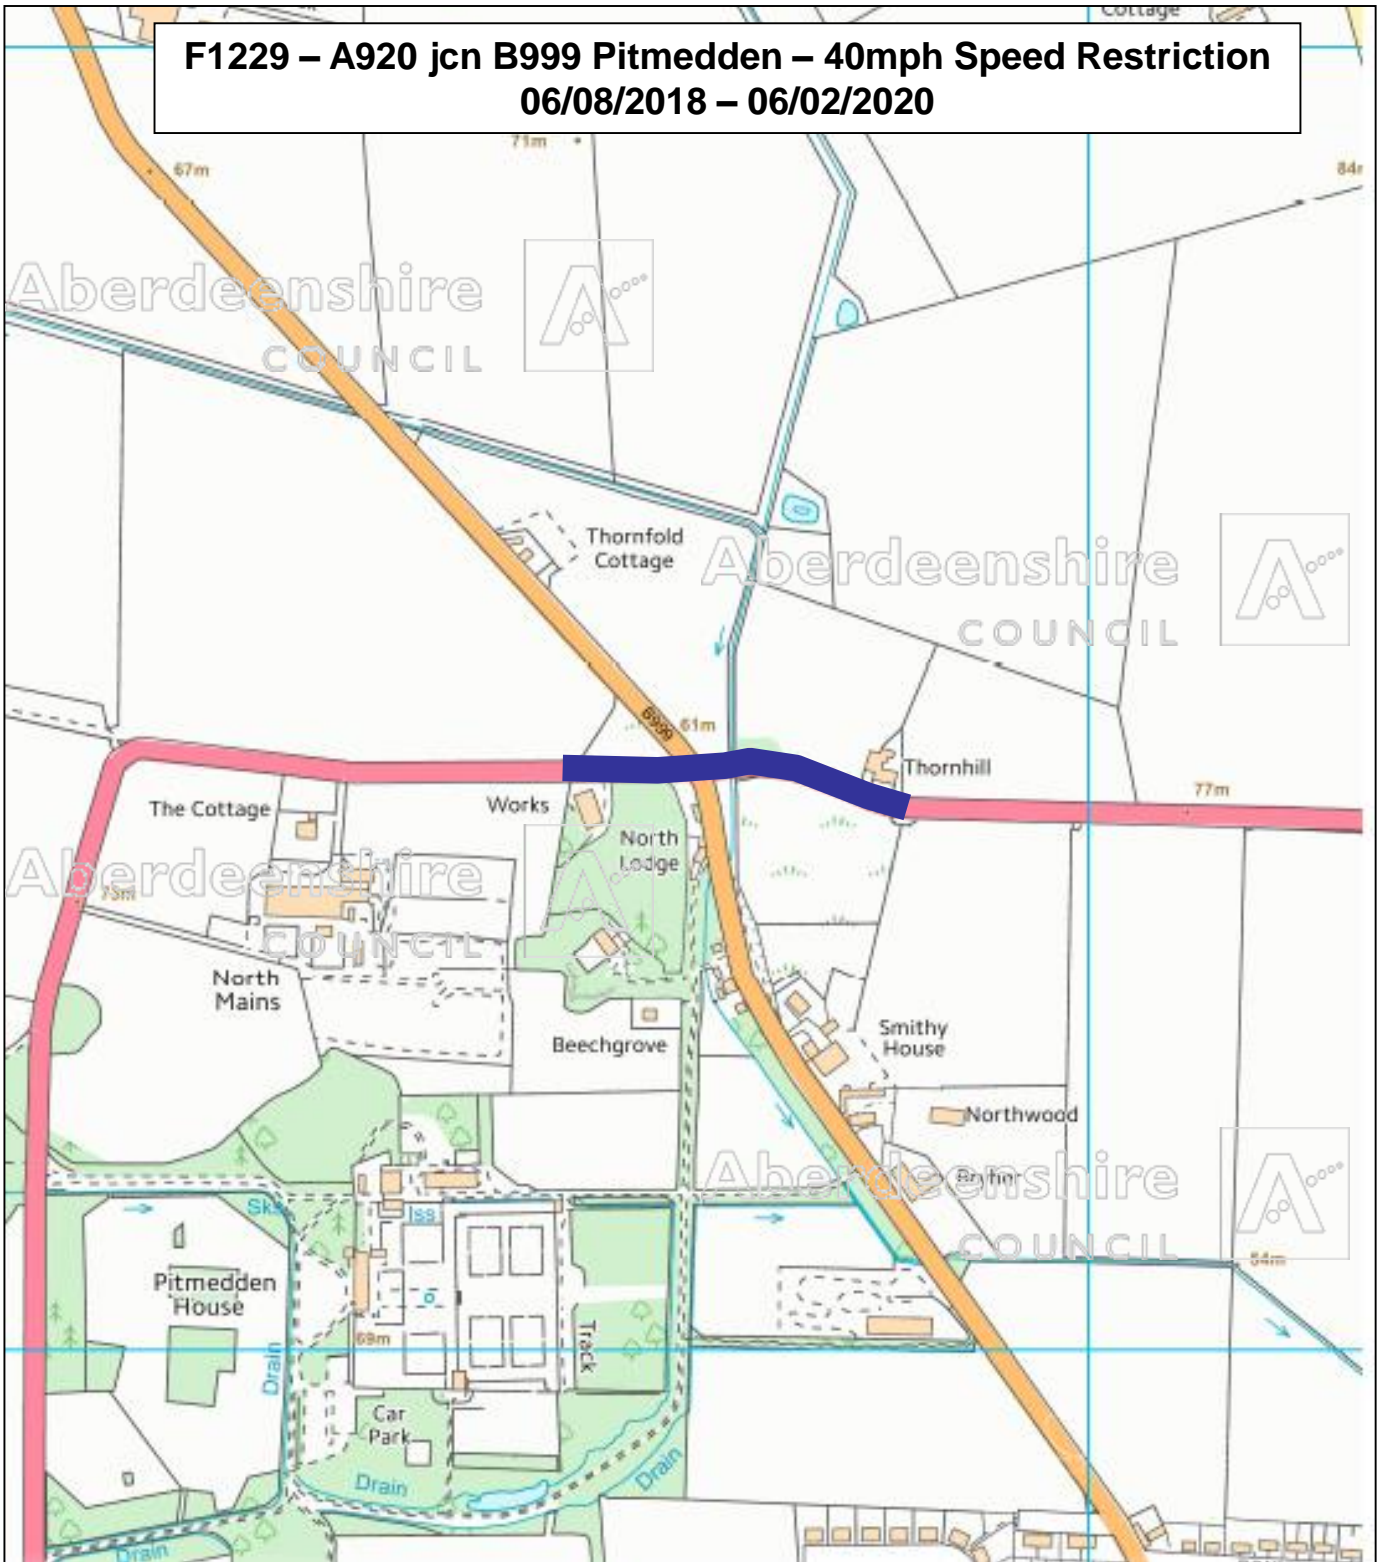

**F1229 – A920 jcn B999 Pitmedden – 40mph Speed Restriction  
06/08/2018 – 06/02/2020**

© Crown copyright. All rights reserved. Aberdeenshire Council 0100020767 2018

40mph Speed Restriction