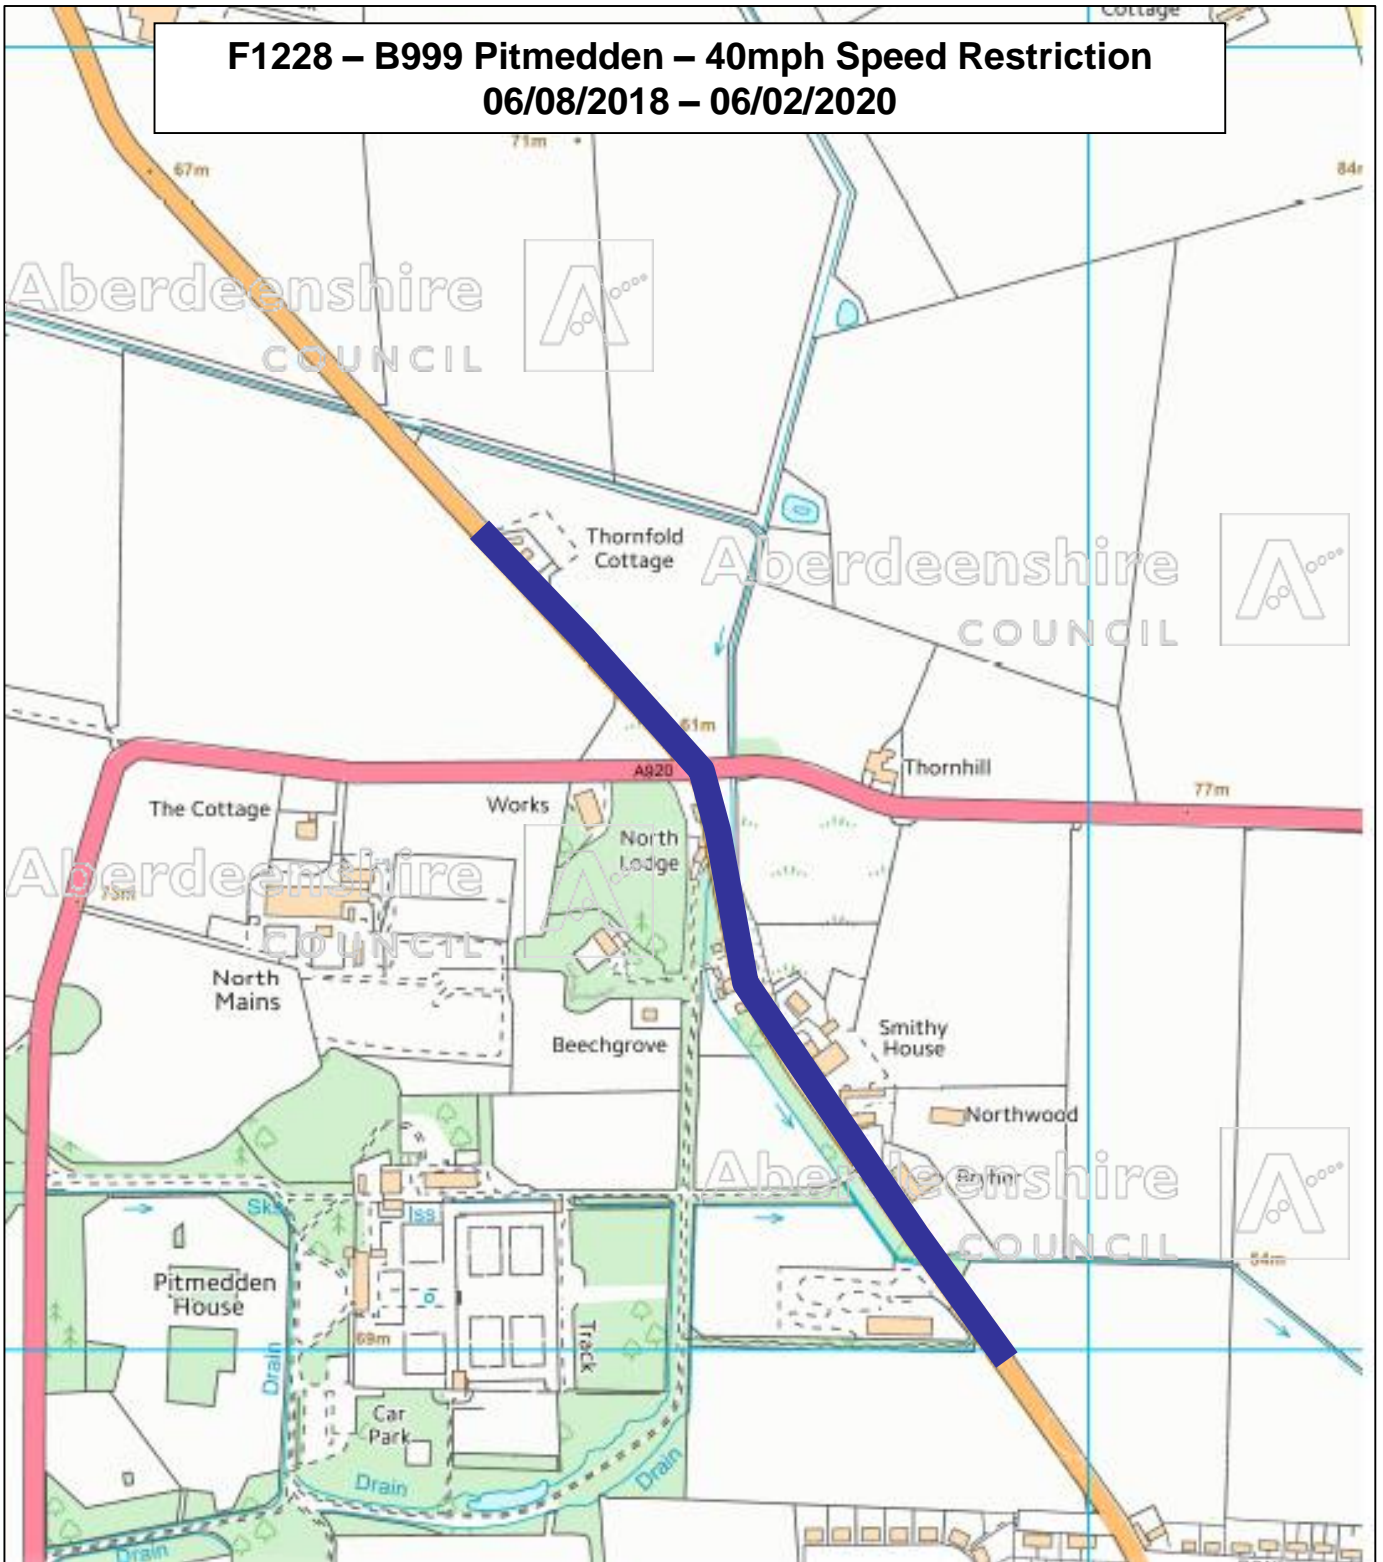

**F1228 – B999 Pitmedden – 40mph Speed Restriction
06/08/2018 – 06/02/2020**

© Crown copyright. All rights reserved. Aberdeenshire Council 0100020767 2018

40mph Speed Restriction